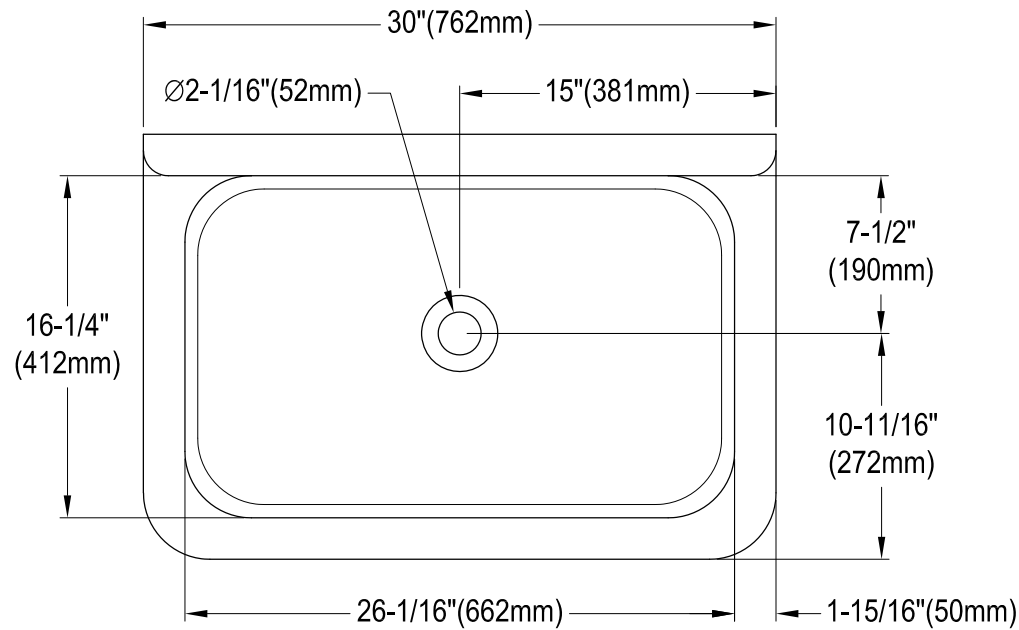

GCLWS302019

Cast Iron Wall Mount Utility Sink, 2 Holes, (L)30" X (W)20-3/16" X (D)18-5/16"

Wall Hanger (2 pcs)